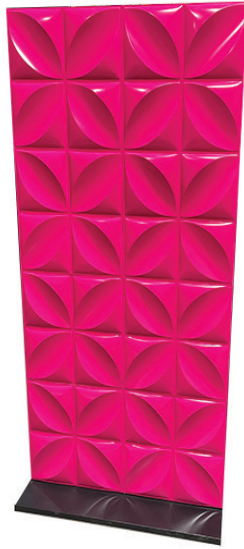

Horse life-size

Humanoid male

Lady lamp

Lighthouse

Compass

Origami

Queen

gold standing mirror