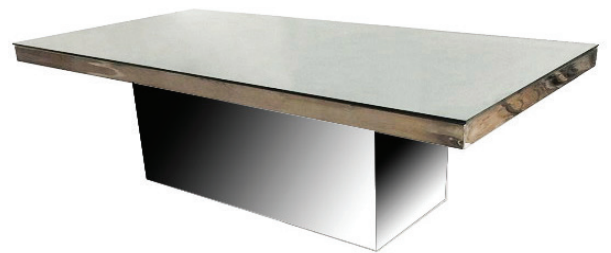

BUBBLE

EVENT RENTAL FURNISHINGS

2022/2023

Miami

Orlando

New York

Table of contents

Dining	4
Chairs	11
High Tables	20
Barstools	28
Bars & Dj booth	33
Lounge	41
Accent chairs	49
Ottoman & Benches	59
Coffee table	63
Glowing	71
Outdoor Living	74
Accents & Decors	79

Dining Table

Fortuna

Soho

Castillo

Mirage

Thalis black or white

Bobino white

Supernova